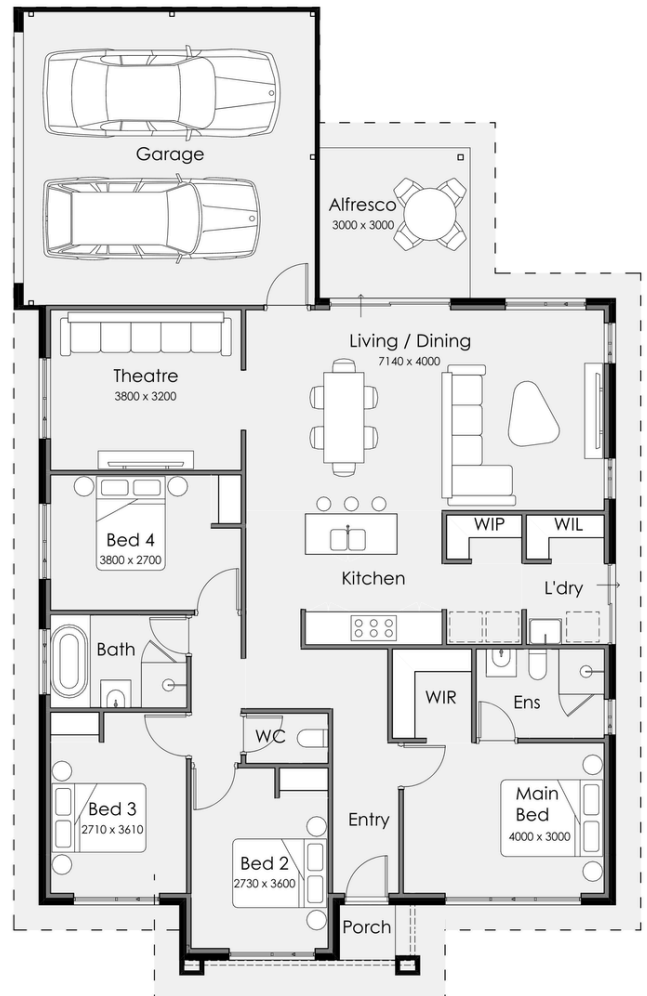

LOCALE
—
HOMES